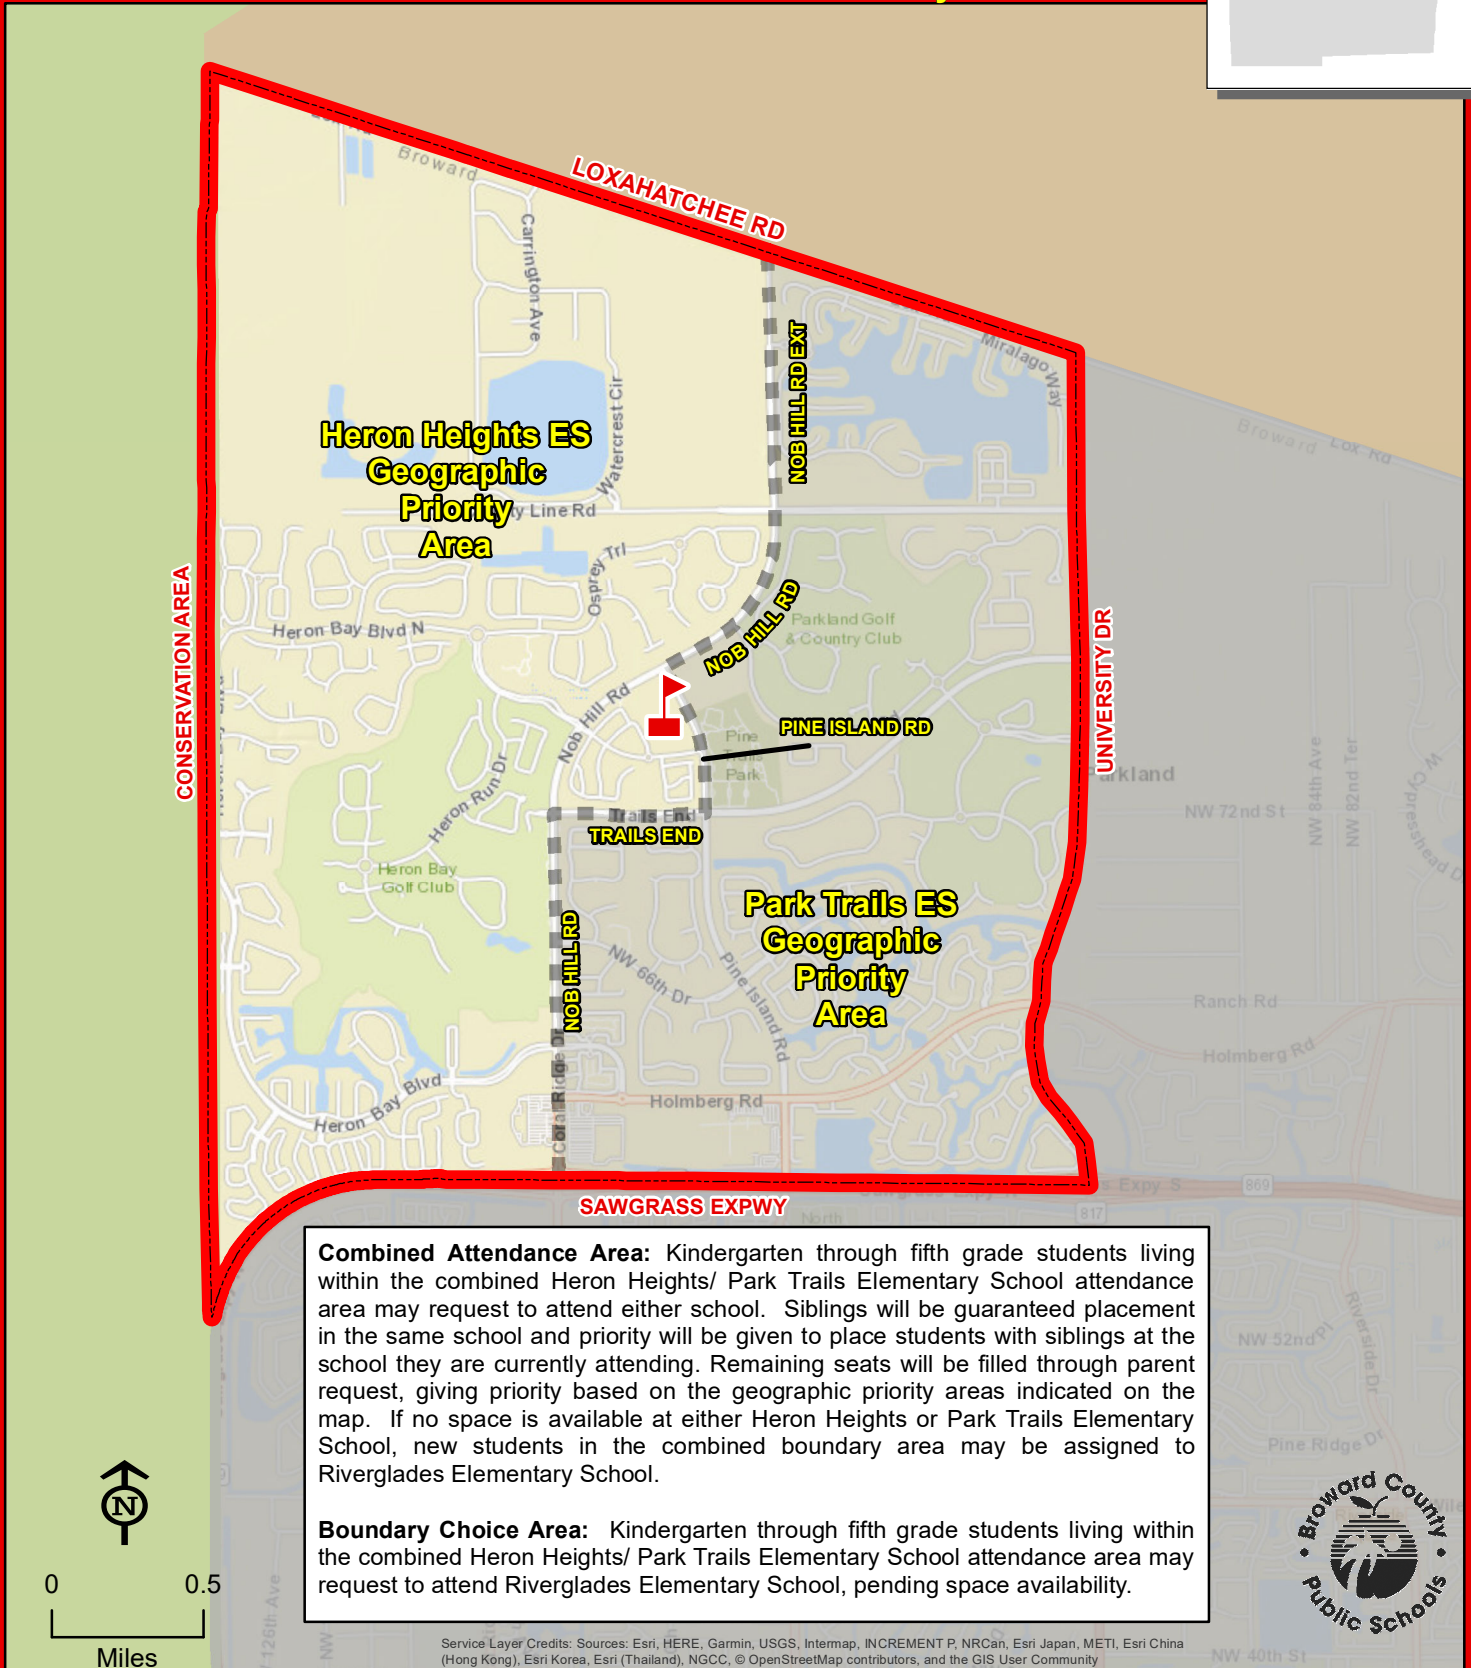

HERON HEIGHTS ELEMENTARY SCHOOL

11010 NOB HILL ROAD
PARKLAND, FLORIDA 33076
754-322-9150

Combined Attendance Area
Geographic Priority Area
Boundary Choice Area

Combined Attendance Area: Kindergarten through fifth grade students living within the combined Heron Heights/ Park Trails Elementary School attendance area may request to attend either school. Siblings will be guaranteed placement in the same school and priority will be given to place students with siblings at the school they are currently attending. Remaining seats will be filled through parent request, giving priority based on the geographic priority areas indicated on the map. If no space is available at either Heron Heights or Park Trails Elementary School, new students in the combined boundary area may be assigned to Riverglades Elementary School.

Boundary Choice Area: Kindergarten through fifth grade students living within the combined Heron Heights/ Park Trails Elementary School attendance area may request to attend Riverglades Elementary School, pending space availability.

THIS MAP IS FOR CONCEPTUAL PURPOSES ONLY AND SHOULD NOT BE USED FOR LEGAL BOUNDARY DETERMINATIONS

HERON HEIGHTS